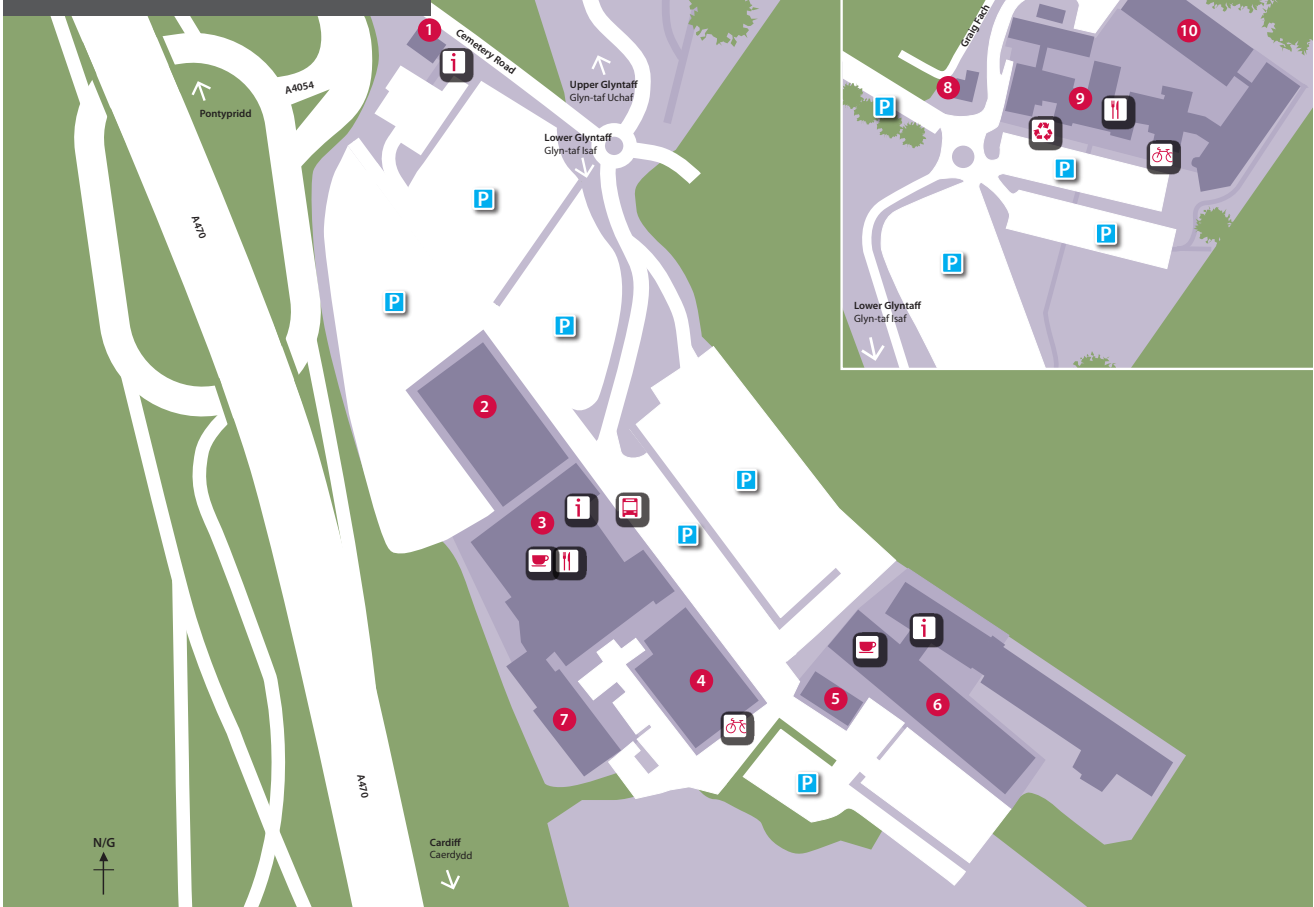

Pontypridd Campus, Glyntaff Map
Map Campws Pontypridd, Glyn-taf Isaf

Lower Glyntaff
Glyn-taf Isaf

- 1. Reception/Security Lodge**
Derbynfa/Adeilad Diogelwch
- 2. Tramsheds**
Siediau Tramiau
- 3. Elaine Morgan Building**
Adeilad Elaine Morgan
- 4. Library**
Llyfrgell
- 5. Welsh Institute for Health and Social Care**
Sefydliad Iechyd a Gofal Cymdeithasol Cymru
- 6. Aneurin Bevan Building**
Adeilad Aneurin Bevan
- 7. The Family Institute**
Sefydliad y Teulu

-  **Information Point**
Pwynt Gwybodeath
-  **Parking**
Parcio
-  **Bus Stop**
Arthosfan Bysiau
-  **Bike Rack**
Rac Beic
-  **Recycling Point**
Pwynt Allgylchu
-  **Coffee Shop**
Siop Coffi
-  **Places to Eat**
Lleoedd i Fwyta
-  **Pedestrian Routes**
Llwybrau i Gerddwyr

Upper Glyntaff
Glyn-taf Uchaf

- 8. Professor Bernard Knight Building**
Adeilad yr Athro Bernard Knight
- 9. Alfred Russel Wallace Building**
Adeilad Alfred Russel Wallace
- 10. George Knox Building**
Adeilad George Knox